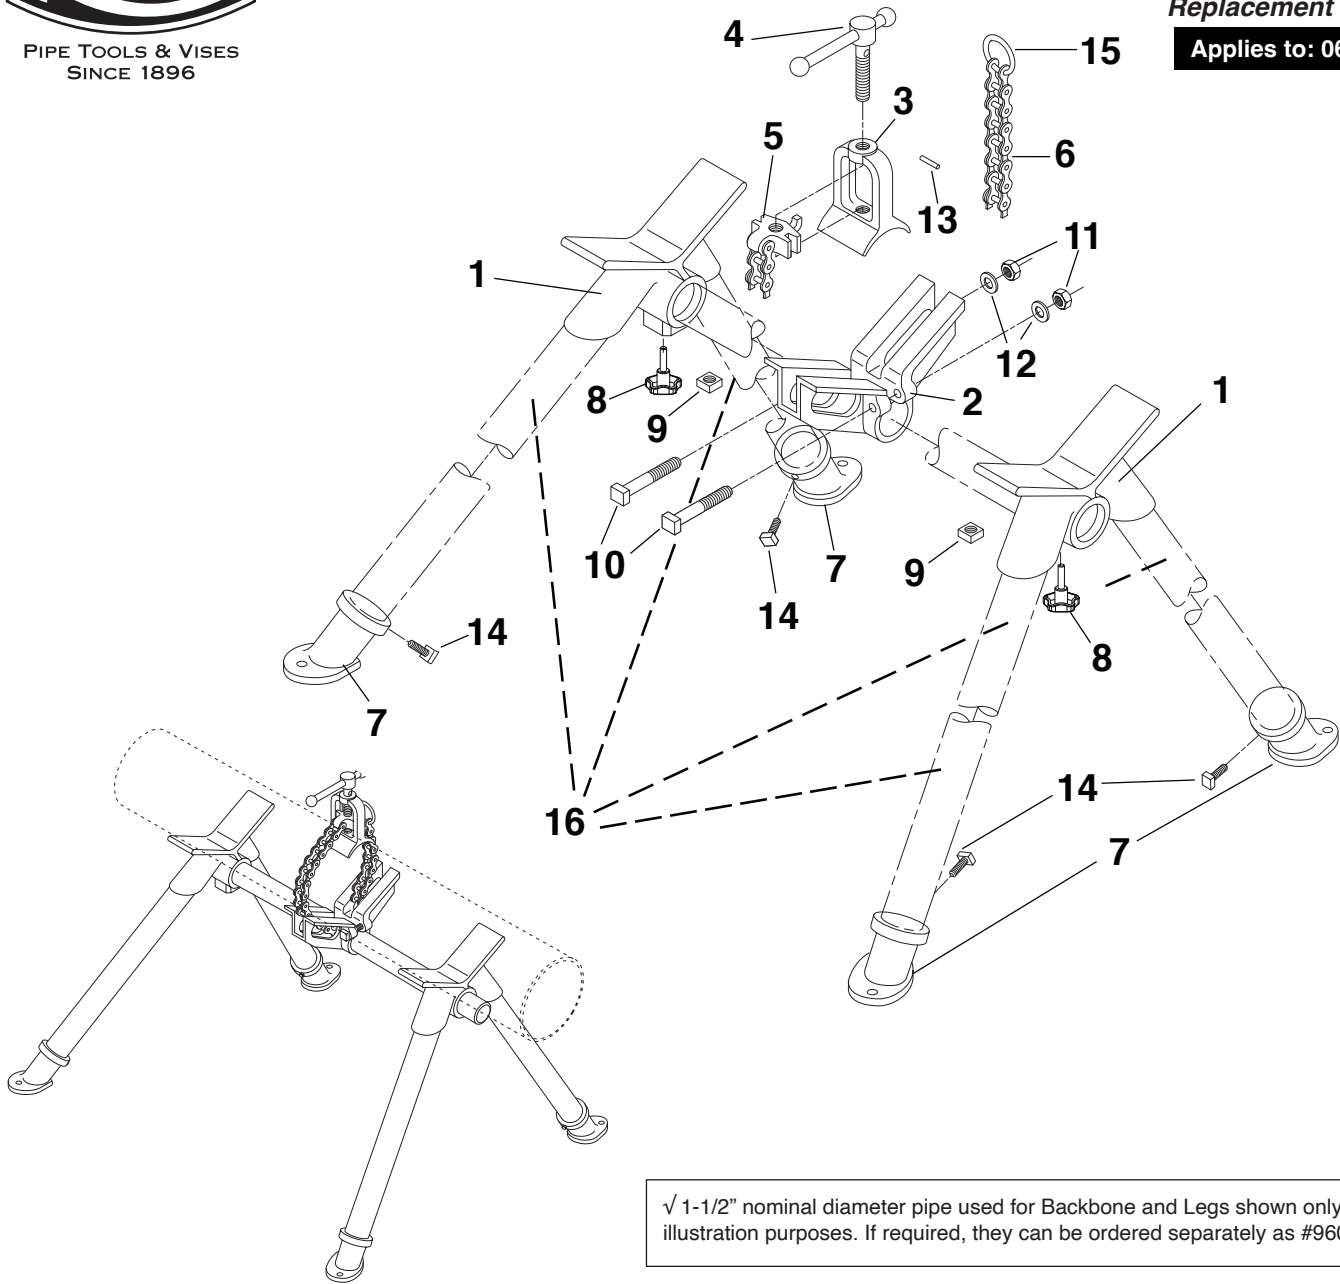

# Field Pipe Vise (FPV20)

Replacement Parts

Applies to: 06027

## Parts List

Ref. No.	Description	Item Code	Qty.	Ref. No.	Description	Item Code	Qty.
1	Leg Frame	92018	2	9	Square Nut	30141	2
2	Clamp Base	92111	1	10	3" Sq. Head Cap Screw	30137	2
3	Clamp Yoke	92112	1	11	Hex Nut	30032	2
4	Main Screw	92114	1	12	Steel Washer	30136	2
5	Clamp Crosshead	92113	1	13	Roll Pin	30027	1
6	Clamp Chain 79.5"	40113	1	14	1" Sq. Head Cap Screw	30140	4
7	Foot	92116	4	15	Chain Ring	40294	1
8	Knob	30139	2	16	Backbone and Legs	96014	1