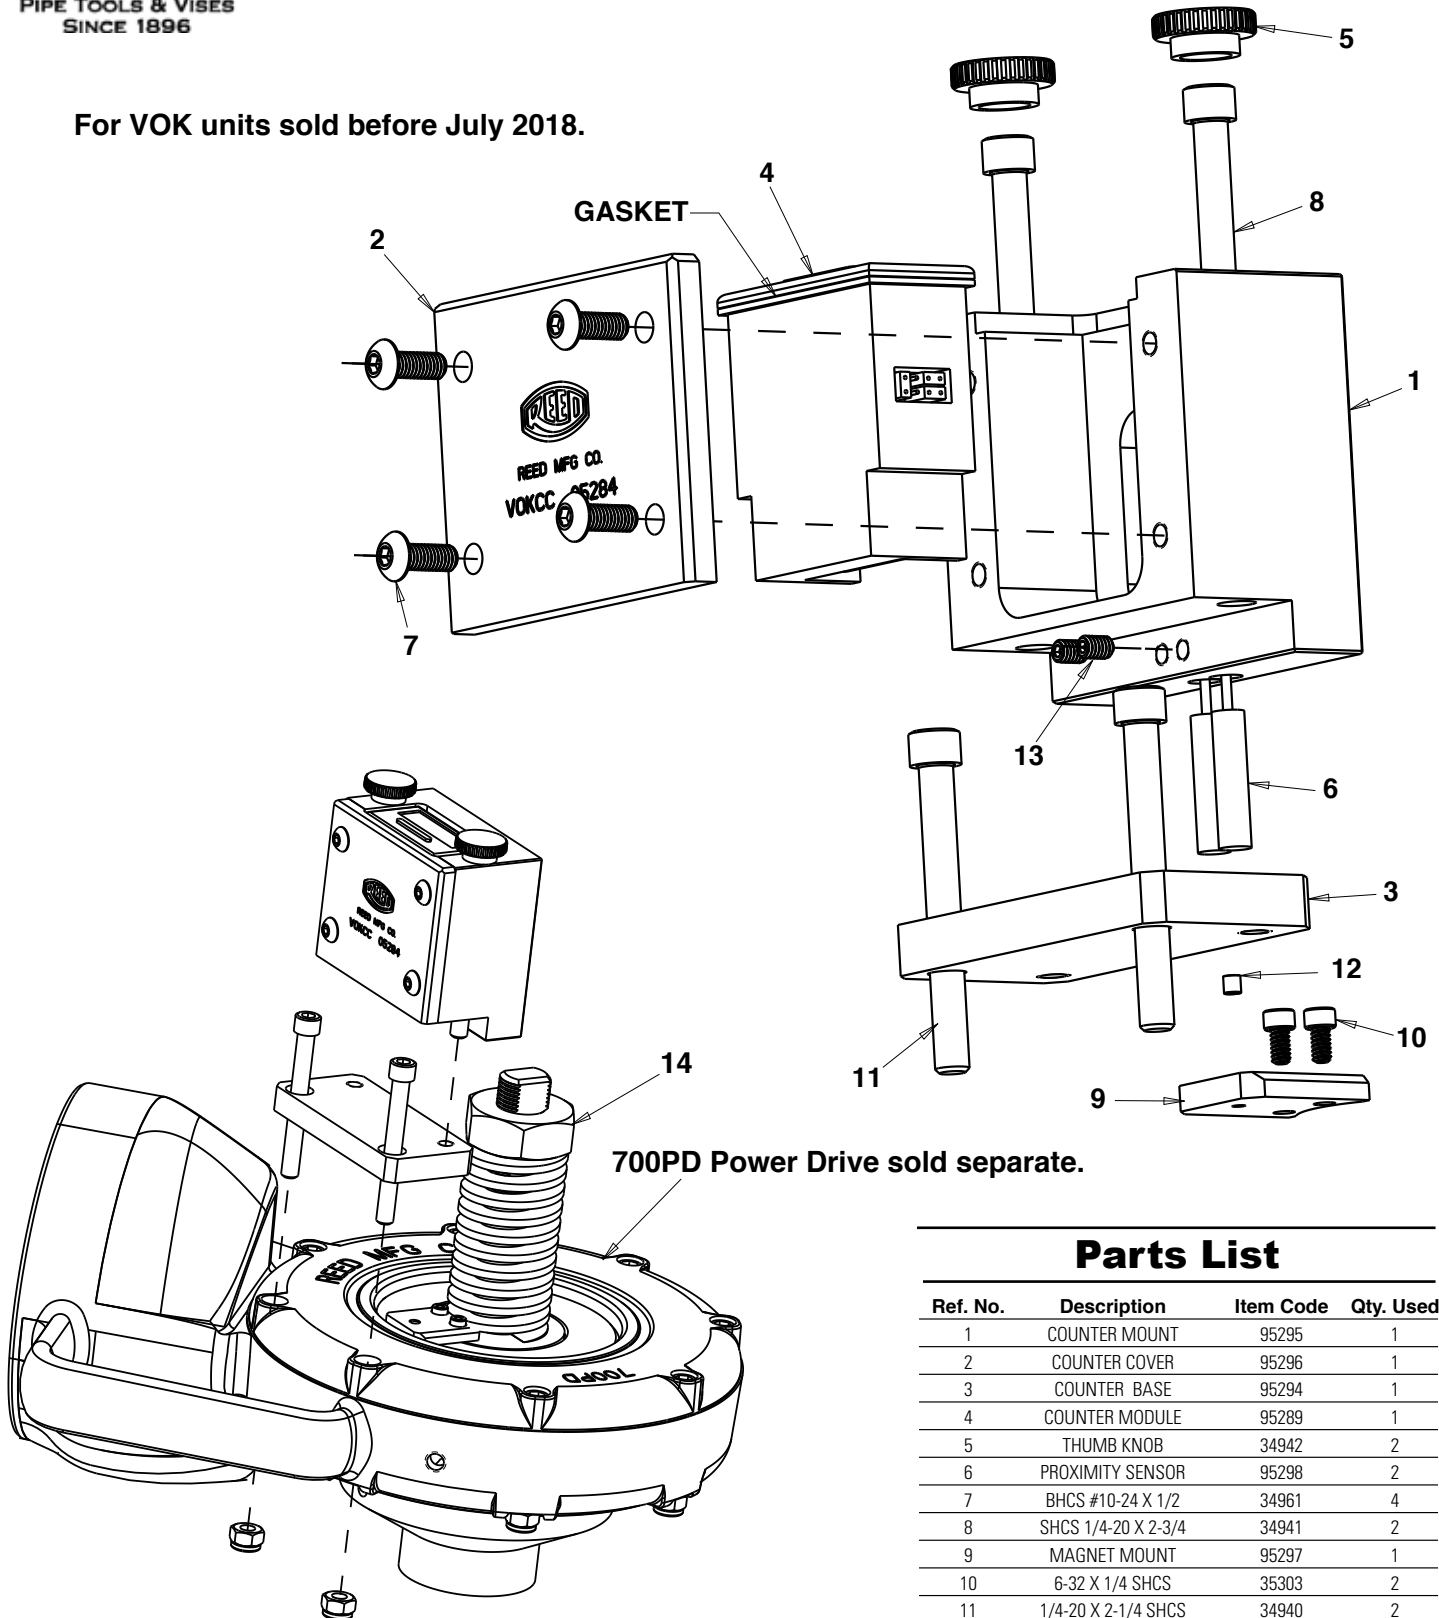

## Parts List

Ref. No.	Description	Item Code	Qty. Used
1	COUNTER MOUNT	95295	1
2	COUNTER COVER	95296	1
3	COUNTER BASE	95294	1
4	COUNTER MODULE	95289	1
5	THUMB KNOB	34942	2
6	PROXIMITY SENSOR	95298	2
7	BHCS #10-24 X 1/2	34961	4
8	SHCS 1/4-20 X 2-3/4	34941	2
9	TARGET MOUNT	95269	1
10	6-32 X 1/4 BHCS	35240	2
11	1/4-20 X 2-1/4 SHCS	34940	2
12	MAGNET	93512	1
13	8-32 X 1/4 SSS NYLON	34944	2

RP-1018-133

PIPE TOOLS & VISES  
SINCE 1896

## Parts List

Ref. No.	Description	Item Code	Qty. Used
1	COUNTER MOUNT	95295	1
2	COUNTER COVER	95296	1
3	COUNTER BASE	95294	1
4	COUNTER MODULE	95289	1
5	THUMB KNOB	34942	2
6	PROXIMITY SENSOR	95298	2
7	BHCS #10-24 X 1/2	34961	4
8	SHCS 1/4-20 X 2-3/4	34941	2
9	MAGNET MOUNT	95297	1
10	6-32 X 1/4 SHCS	35303	2
11	1/4-20 X 2-1/4 SHCS	34940	2
12	MAGNET	93512	1
13	8-32 X 1/4 SSS NYLON	34944	2
14	CLUTCH ASSEMBLY	05283	1