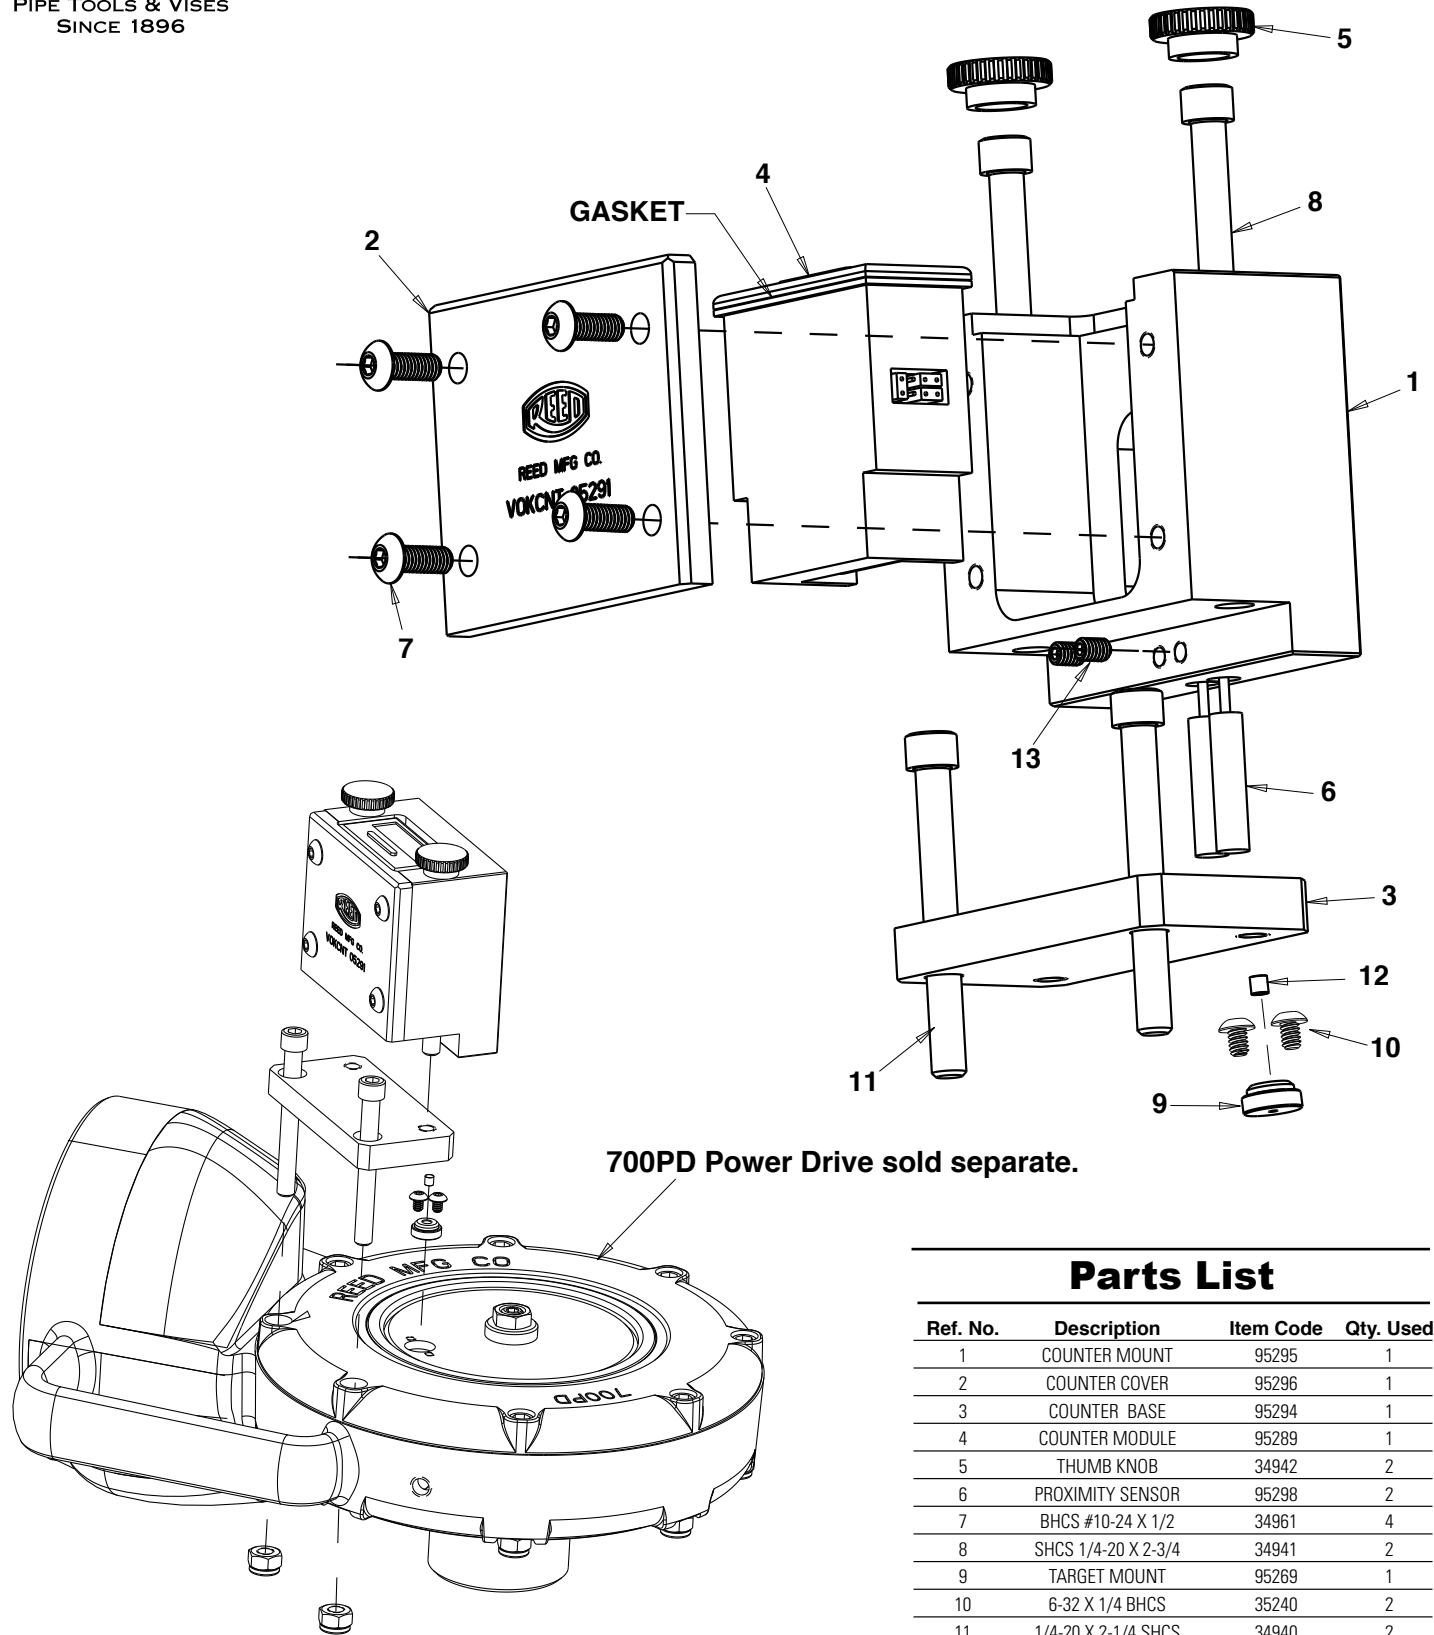

# Valve Operator Counter (VOKCNT)

Replacement Parts

700PD Power Drive sold separate.

Utility Clutch #05287 sold separate.

## Parts List

Ref. No.	Description	Item Code	Qty. Used
1	COUNTER MOUNT	95295	1
2	COUNTER COVER	95296	1
3	COUNTER BASE	95294	1
4	COUNTER MODULE	95289	1
5	THUMB KNOB	34942	2
6	PROXIMITY SENSOR	95298	2
7	BHCS #10-24 X 1/2	34961	4
8	SHCS 1/4-20 X 2-3/4	34941	2
9	TARGET MOUNT	95269	1
10	6-32 X 1/4 BHCS	35240	2
11	1/4-20 X 2-1/4 SHCS	34940	2
12	MAGNET	93512	1
13	8-32 X 1/4 SSS NYLON	34944	2

## Parts List

Ref. No.	Description	Item Code	Qty. Used
1	COUNTER MOUNT	95295	1
2	COUNTER COVER	95296	1
3	COUNTER BASE	95294	1
4	COUNTER MODULE	95289	1
5	THUMB KNOB	34942	2
6	PROXIMITY SENSOR	95298	2
7	BHCS #10-24 X 1/2	34961	4
8	SHCS 1/4-20 X 2-3/4	34941	2
9	MAGNET MOUNT	95297	1
10	6-32 X 1/4 SHCS	35303	2
11	1/4-20 X 2-1/4 SHCS	34940	2
12	MAGNET	93512	1
13	8-32 X 1/4 SSS NYLON	34944	2
14	CLUTCH ASSEMBLY	05283	1