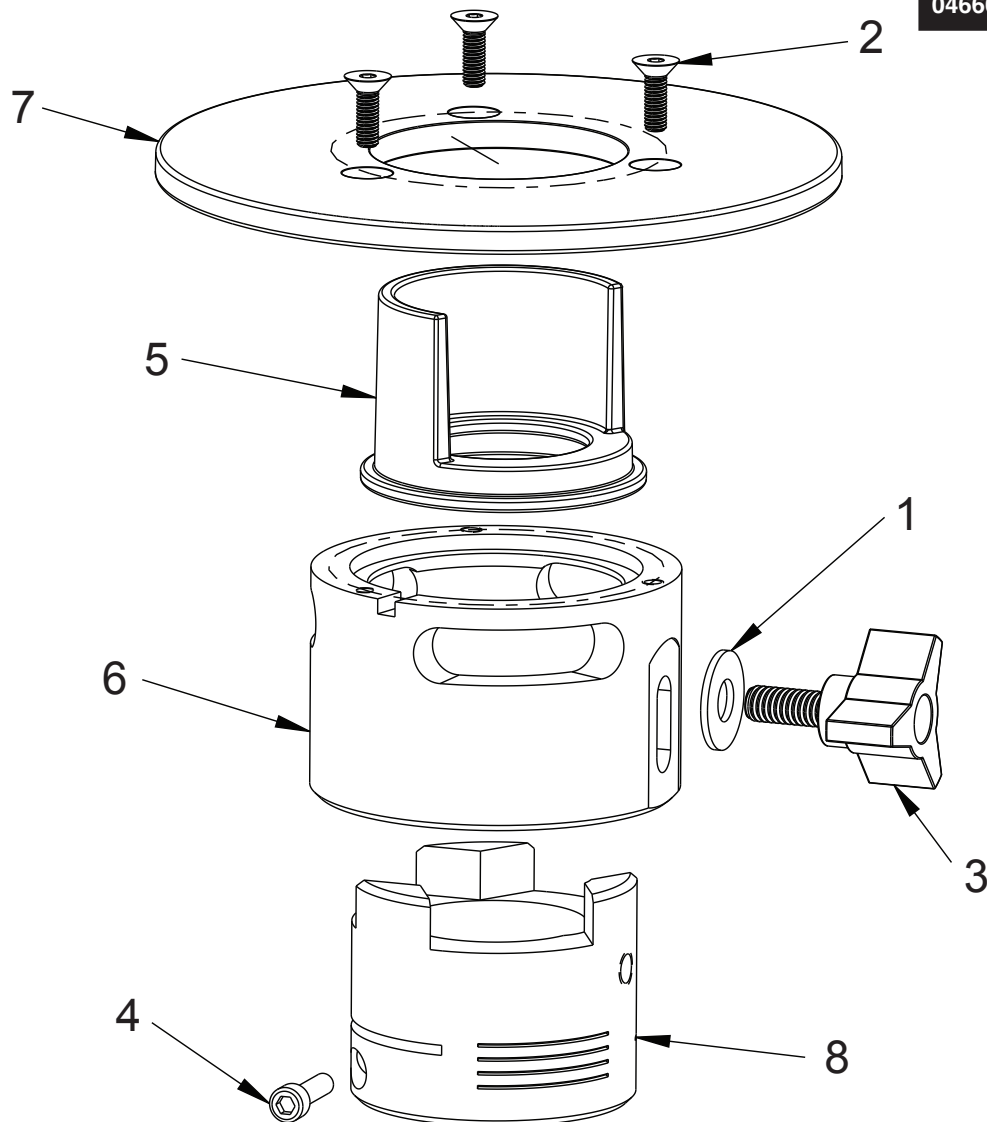

# Bevel Boss® Pipe Beveler Heads

## Replacement Parts

Applies to: 04646, 04648,  
04649, 04658, 04659,  
04666, 04671

## Parts List

Ref. No.	04646 CPBBADP Item Code	04648 CPBDADP Item Code	04649 CPBMADP Item Code	04671 CPBMADP29 Item Code	Description	Qty.
1	30246	30246	30246	30246	5/16 FLAT WASHER	1
2	35279	35279	35279	35279	10-24 X 5/8" FHCS W/THIRD LOCK	3
3	35296	35296	35296	35296	KNOB	1
4	35297	35297	35297	35297	10-24 X 3/4" SHCS SCREW	1
5	44649	44649	44649	44649	SHROUD	1
6	94641	94641	94641	94641	ADJUSTING RING	1
7	94646	94646	94646	94646	GUIDE PLATE	1
8	94640	94647	94645	94674	ADAPTER COLLAR	1