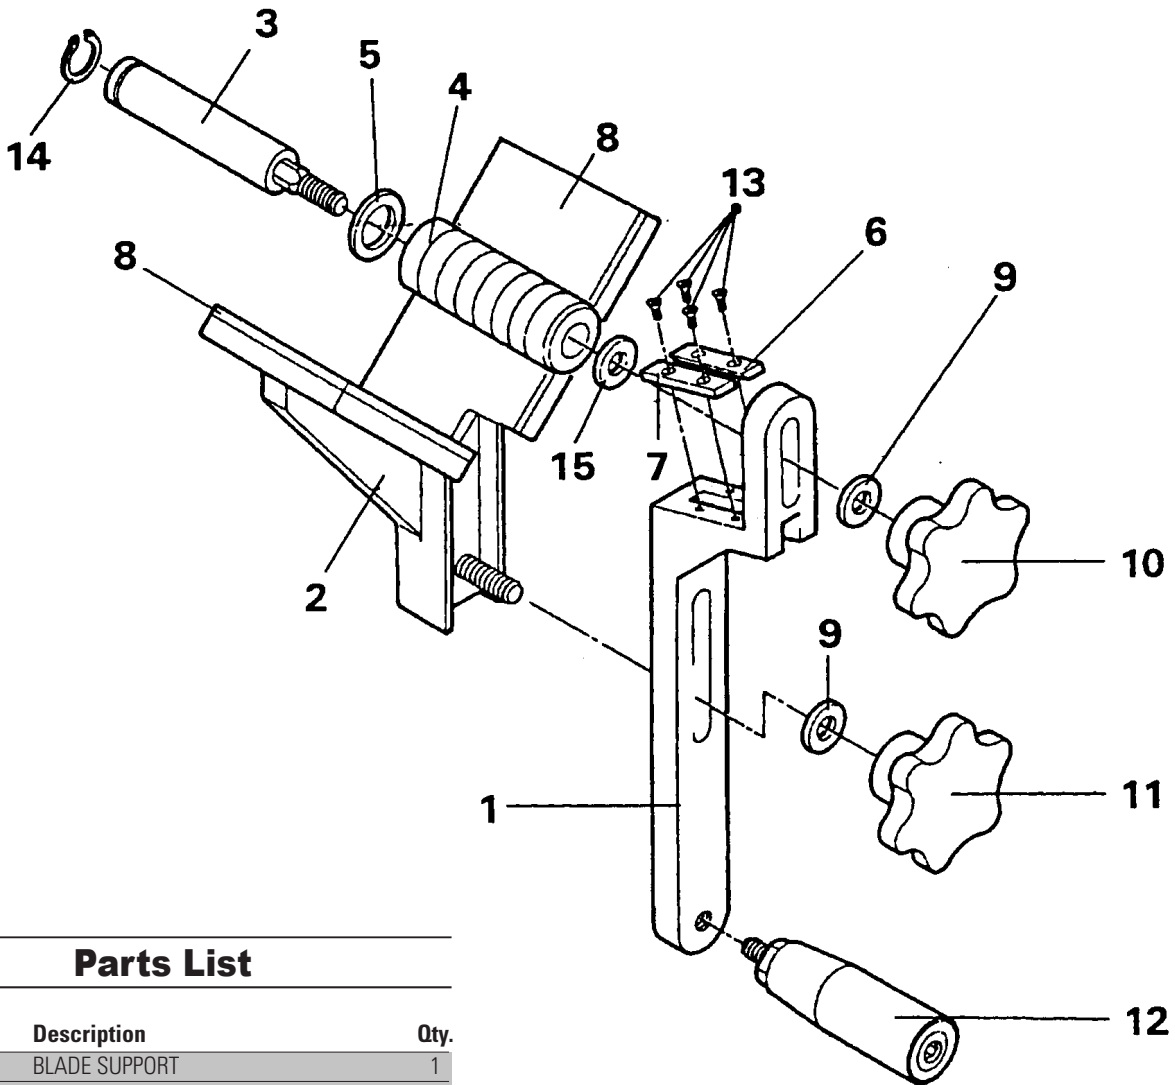

PIPE TOOLS & VISES
SINCE 1896

BT1 Beveler

Replacement Parts

Applies to: 04395, 94388, 94386

Parts List

Ref. No.	Item Code	Description	Qty.
1	94384	BLADE SUPPORT	1
2	94385	"V" SADDLE	1
3	94383	PIVOT SHAFT	1
4	94046	GUIDE ROLLER	1
5	94387	SPACING COLLAR	1
6	94388	CUTTING BLADE	1
7	94386	SUPPORT BLADE	1
8	94389	SLIDE FELT (SHOWN INSTALLED)	1
9	94390	HANDLE WASHER	2
10	94391	HAND WHEEL	1
11	94392	HAND WHEEL	1
12	94034	TURNING HANDLE	1
13	94393	BLADE SCREW	4
14	94394	RETAINING RING	1
15	94396	WASHER	1